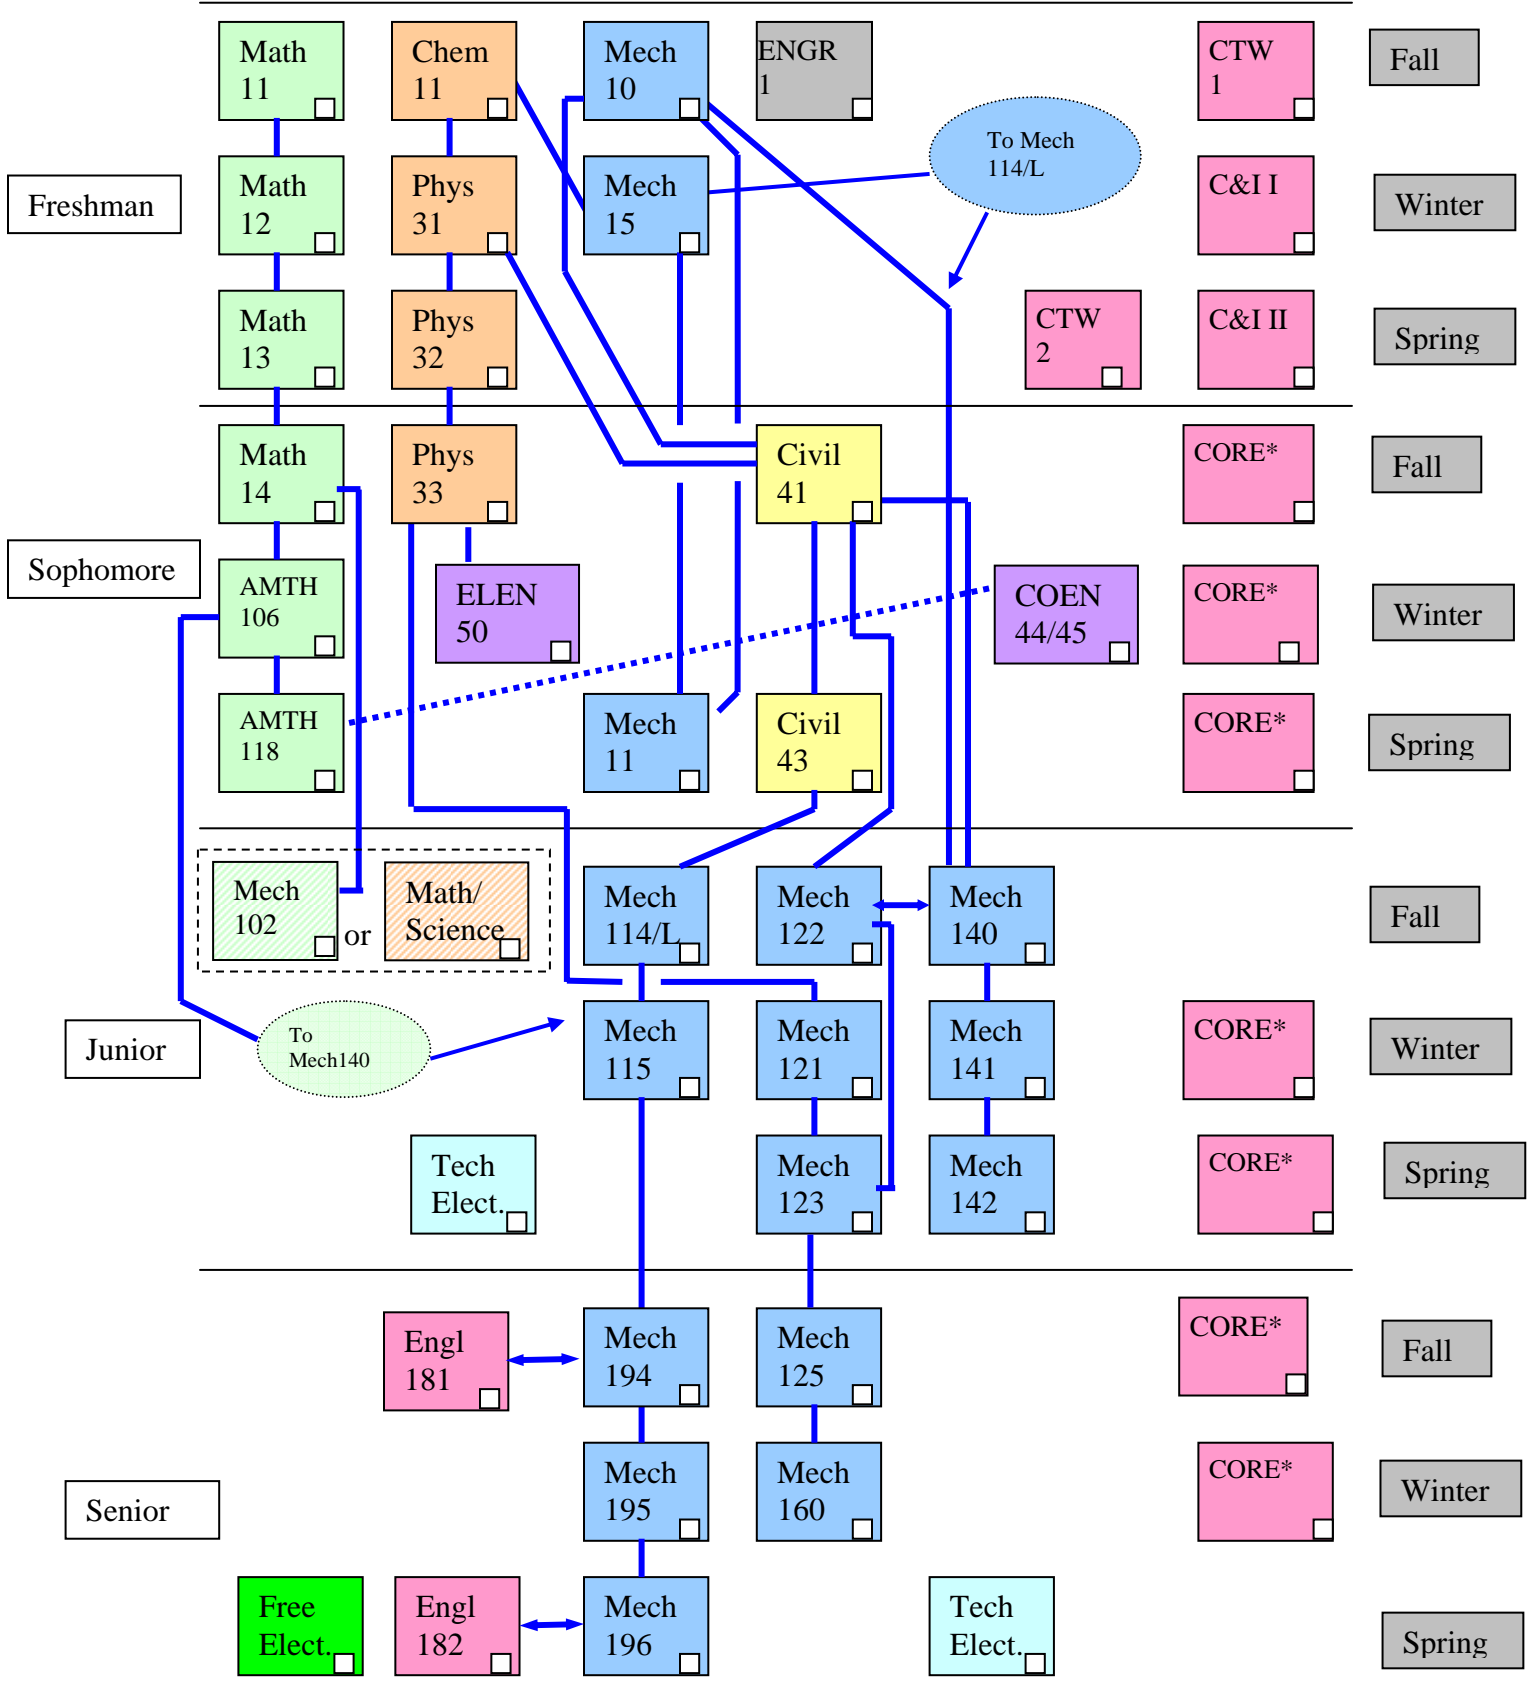

Mechanical Engineering Department

Curriculum Flow Chart

* Remaining Core courses must be chosen carefully to fulfill university requirements
 Z:\Students\Advising\Forms\curriculum flow chart - 2009_New Core.doc