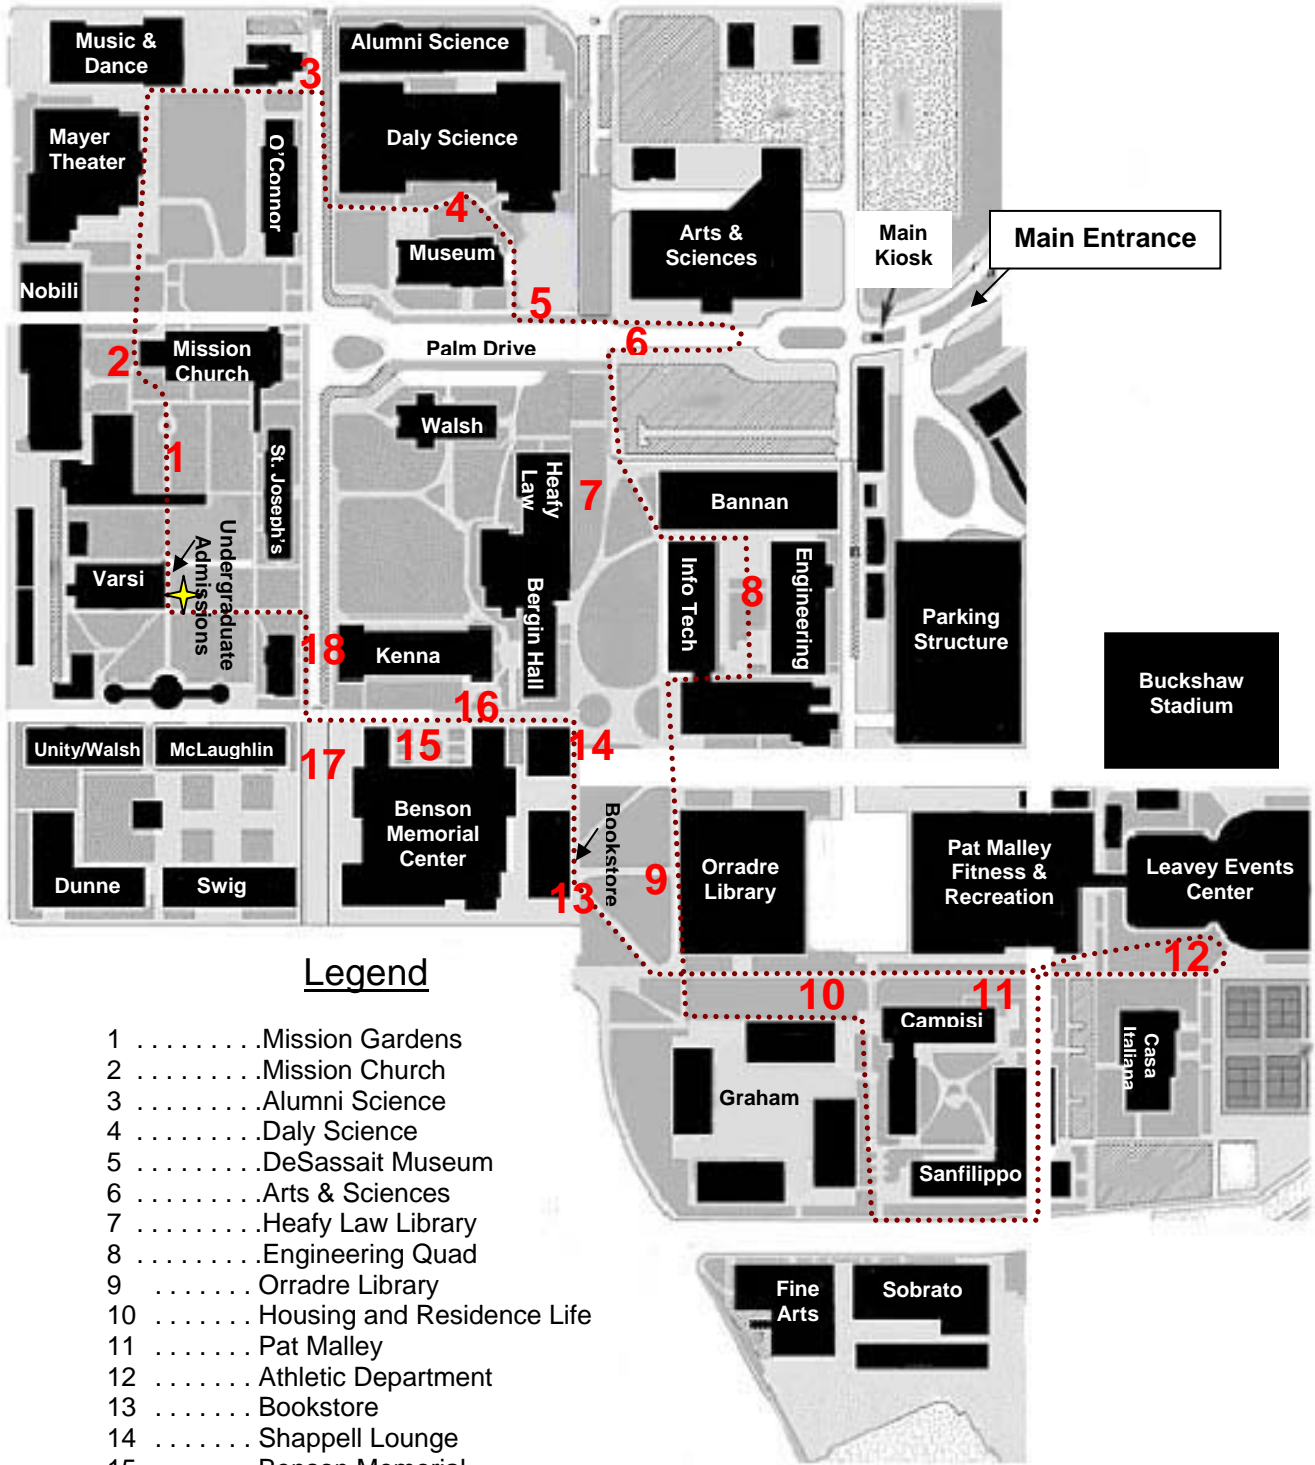

Santa Clara University Campus Map

Legend

- 1 Mission Gardens
- 2 Mission Church
- 3 Alumni Science
- 4 Daly Science
- 5 DeSassait Museum
- 6 Arts & Sciences
- 7 Heafy Law Library
- 8 Engineering Quad
- 9 Orradre Library
- 10 Housing and Residence Life
- 11 Pat Malley
- 12 Athletic Department
- 13 Bookstore
- 14 Shappell Lounge
- 15 Benson Memorial
- 16 Campus Ministry
- 17 Career Center
- 18 Kenna Hall