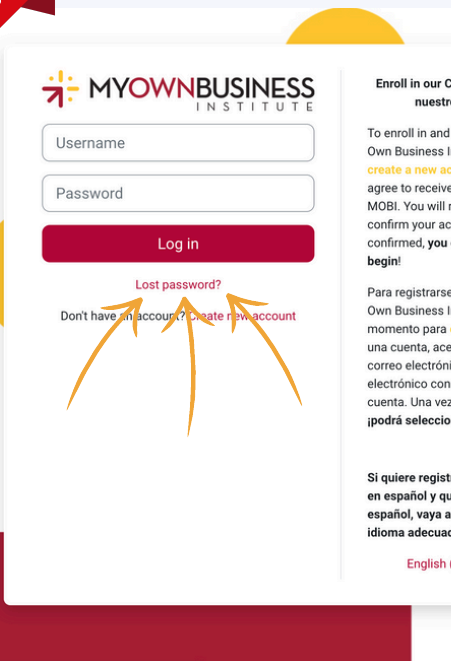

How to Create a MOBI Student Account

Visit Our Website
scu.edu/mobi

Click ANY of these:

- Course Login
- Enroll Now
- Start Courses Here

Click:
Create New Account

Then click,
Create My New Account

Complete the
Sign-Up Form

Confirm Your Account

By clicking the link in the confirmation email you will receive