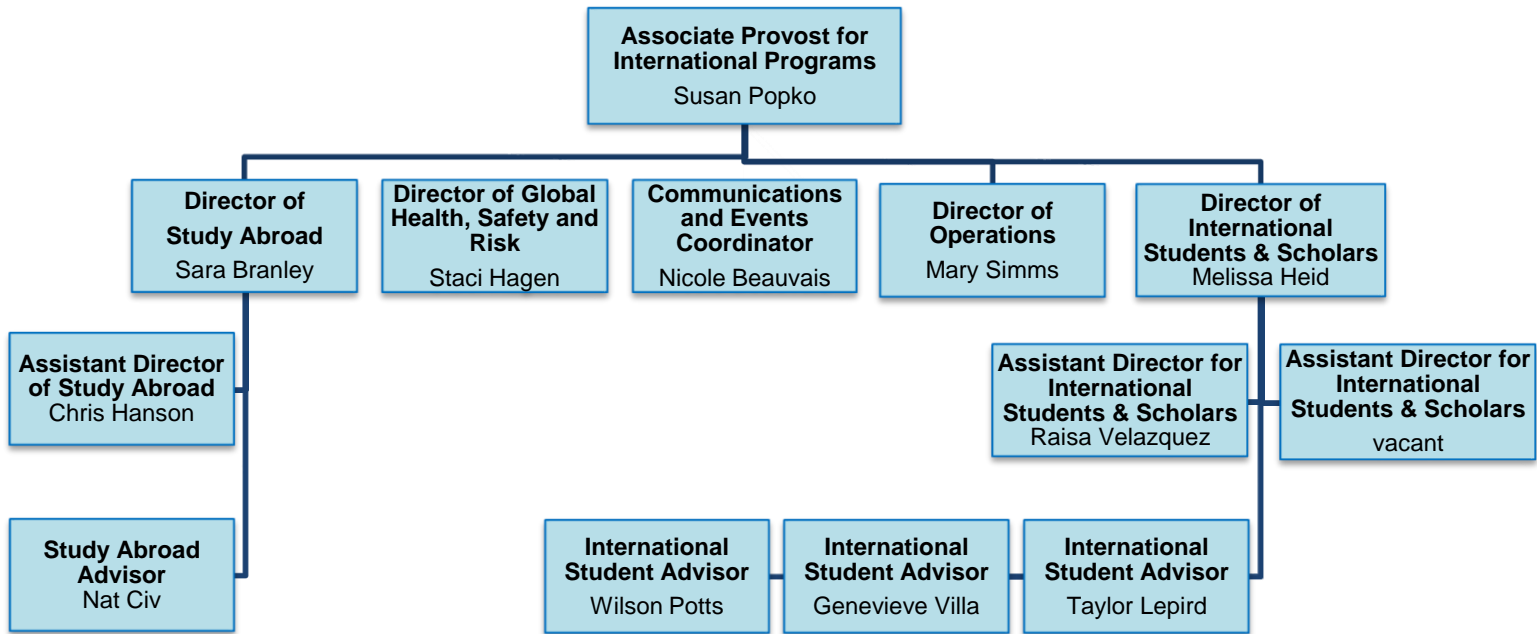

Santa Clara University Global Engagement

Additional Roles:

- Associate Director of International Programs, Paul Soukup, SJ
- Global Engagement and Intercultural Learning Fellow

Committees:

- Travel Policy Advisory Committee (TPAC)
- Crisis Abroad Response Team (CART)
- International Enrollment Advisory Committee (IEAC)