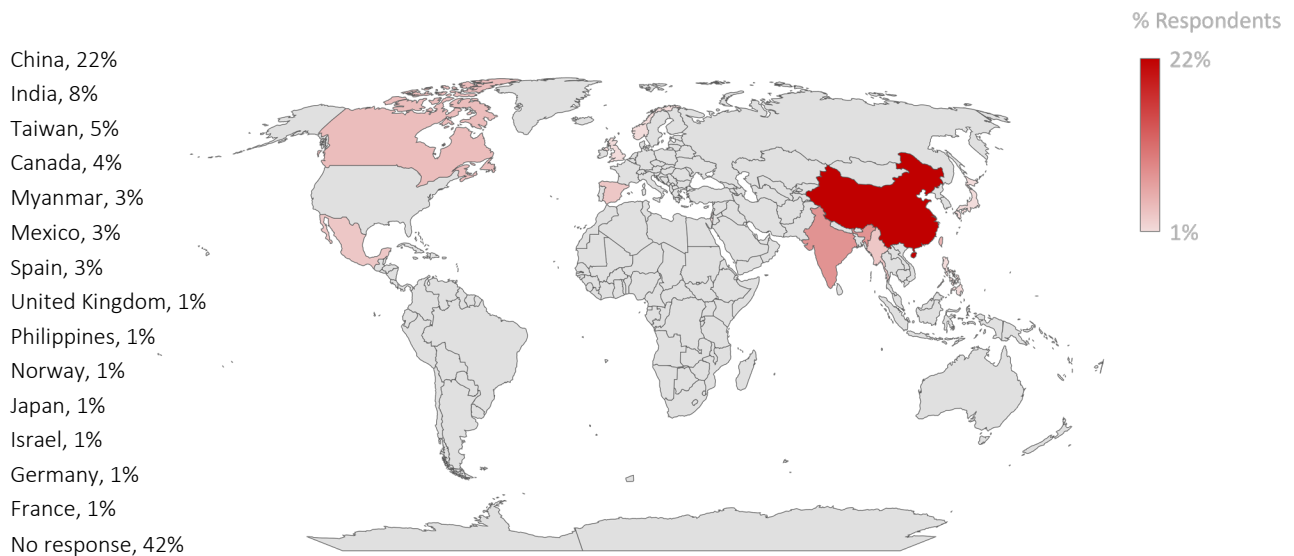

Global Engagement

Fall 2022 New International Student Survey

Undergraduate Responses

For graduate responses, see: [Global Engagement - By the Numbers](#)

Overview & Survey Respondents

Survey opened October 24, 2022

Survey closed November 8, 2022

Response rate: 41% (73 responses from 180 surveyed new undergraduate students)

Places of Origin

For demographics of SCU's international student population see the International Student Census in [Global Engagement - By the Numbers](#).