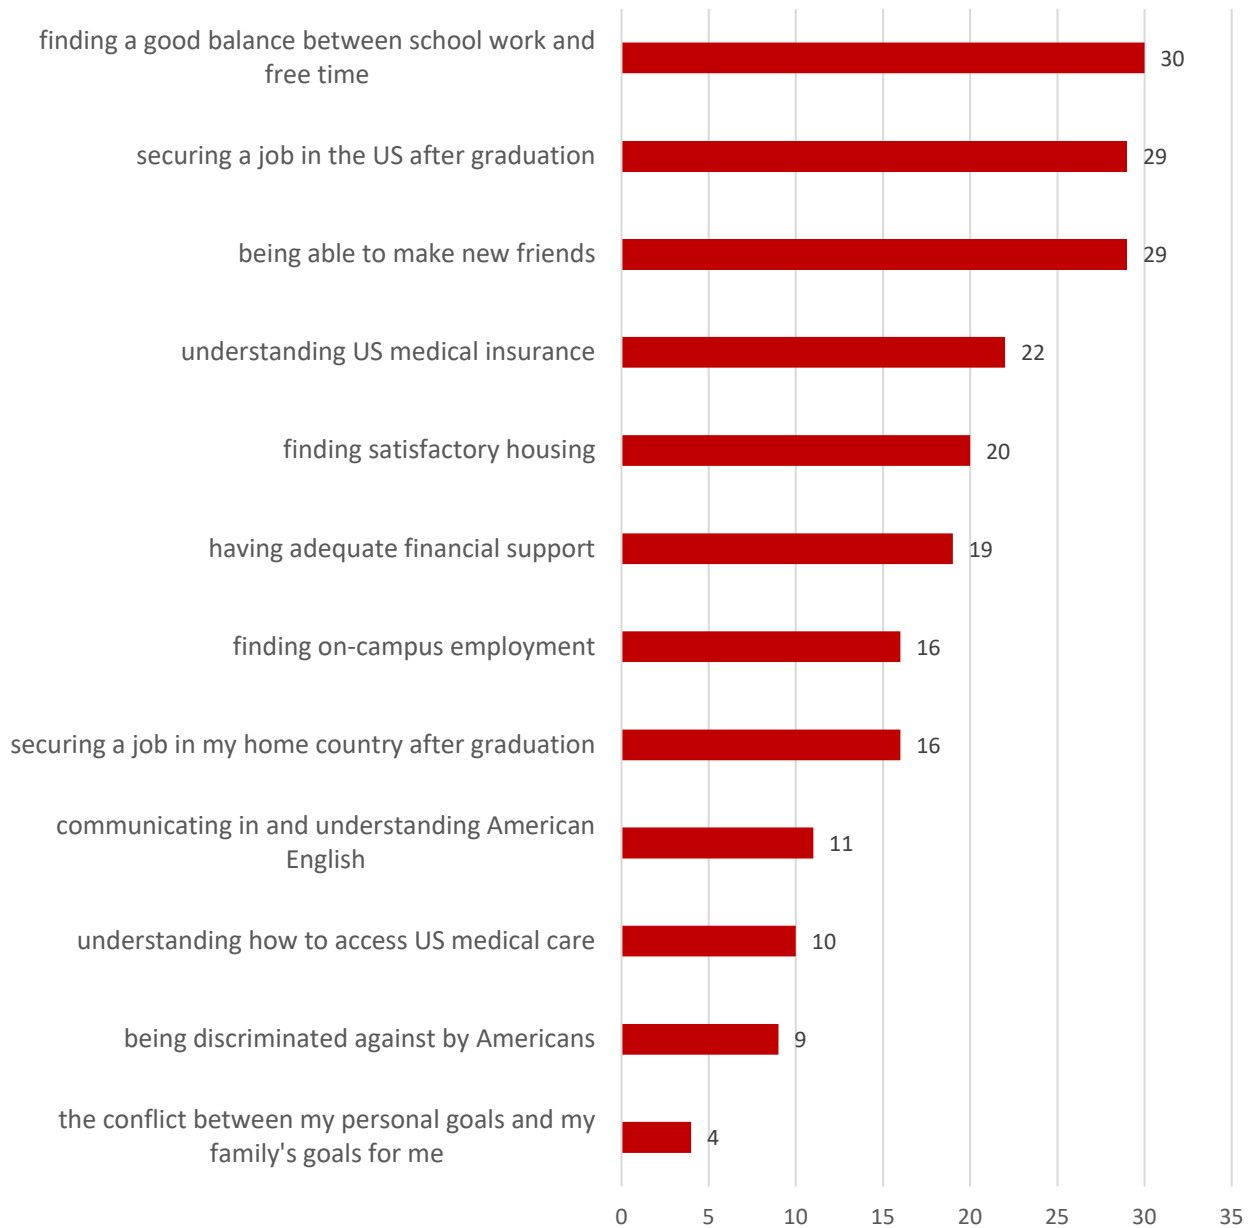

Living in the US, I am most concerned about... (select all that apply)

63 Responses