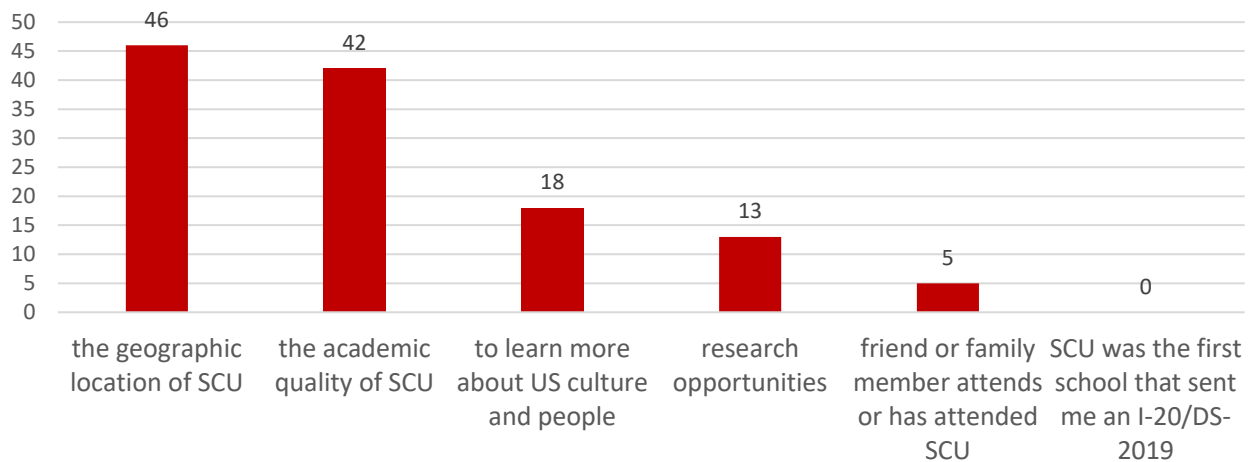

Why did you choose to study at Santa Clara University?

62 Responses