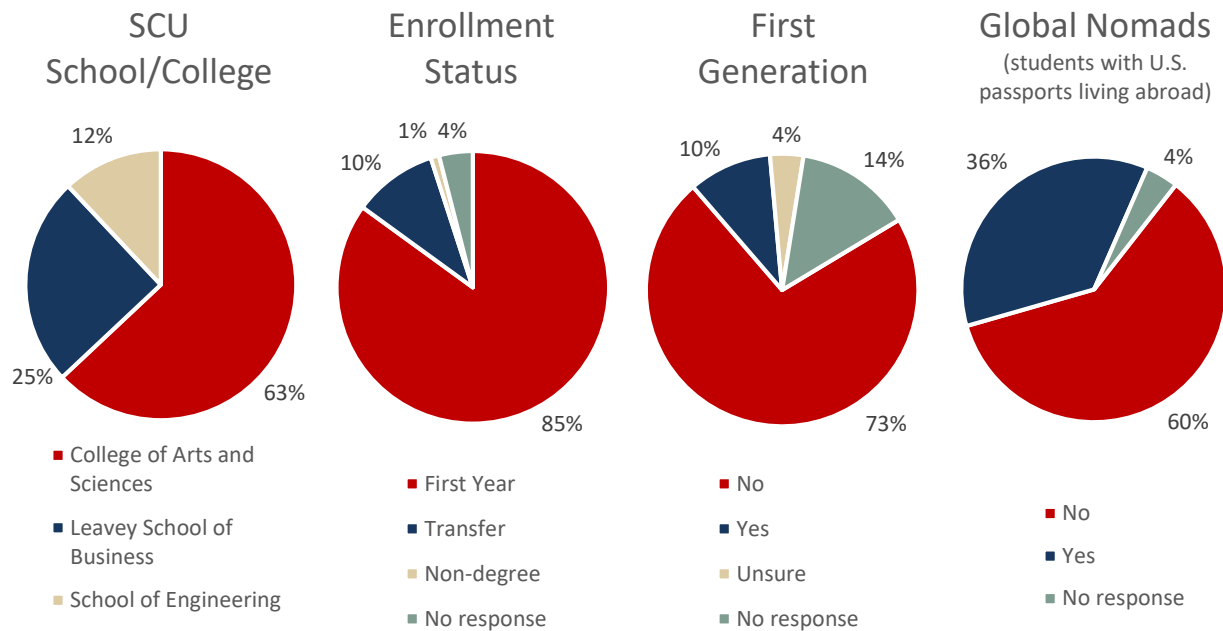

Global Engagement

Fall 2022 New International Student Survey

Undergraduate Responses

For graduate responses, see: [Global Engagement - By the Numbers](#)

Overview & Survey Respondents

Survey opened October 24, 2022

Survey closed November 8, 2022

Response rate: 41% (73 responses from 180 surveyed new undergraduate students)

Places of Origin

For demographics of SCU's international student population see the International Student Census in [Global Engagement - By the Numbers](#).