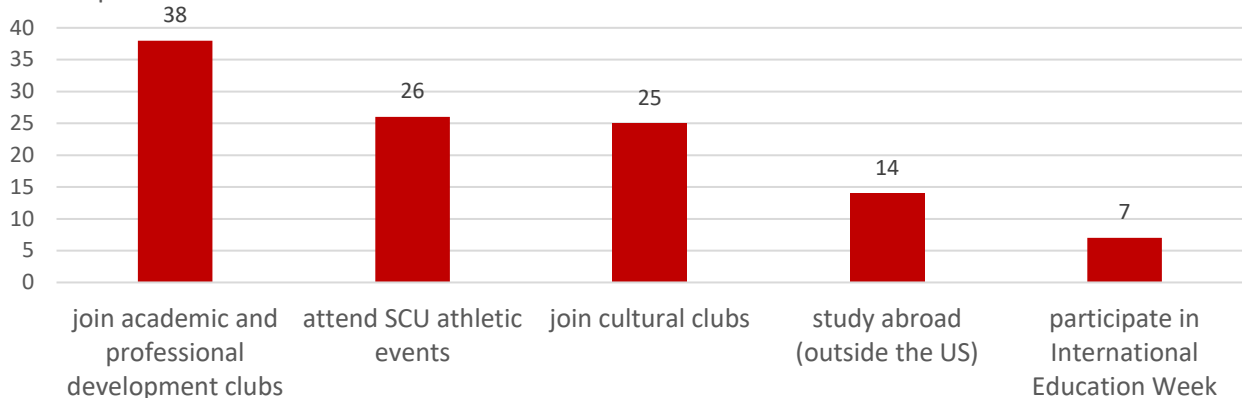

Survey closed November 8, 2022

Response rate: 41% (73 responses from 180 surveyed new undergraduate students)

Places of Origin

For demographics of SCU's international student population see the International Student Census in [Global Engagement - By the Numbers](#).

How long have you been in the US?

63 Responses

Why did you choose to study at Santa Clara University?

62 Responses

During my time at SCU I want to:

(select all that apply)

53 Responses

Living in the US, I am most concerned about... (select all that apply)