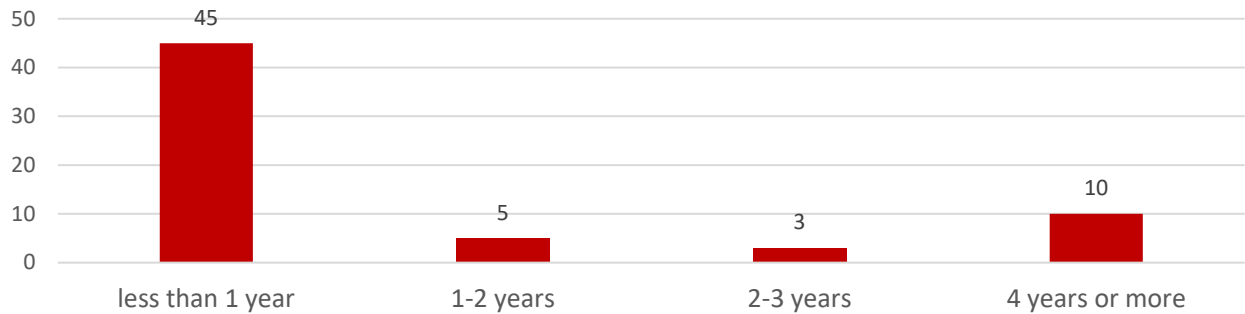

How long have you been in the US?

63 Responses