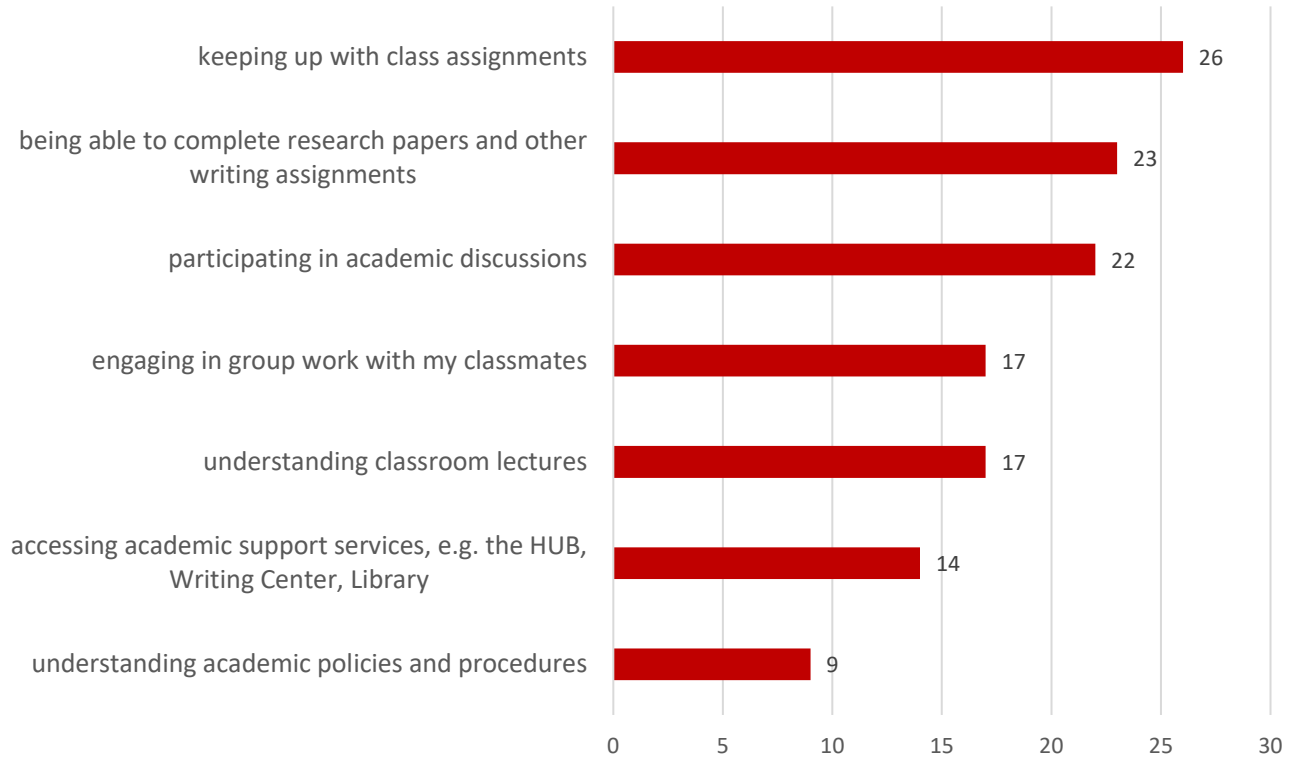

Academics: I am concerned about...

(select all that apply)

63 Responses

Other concerns:

GPA

the process of getting a driver's license

too much reading

how to create a professional badminton team at SCU