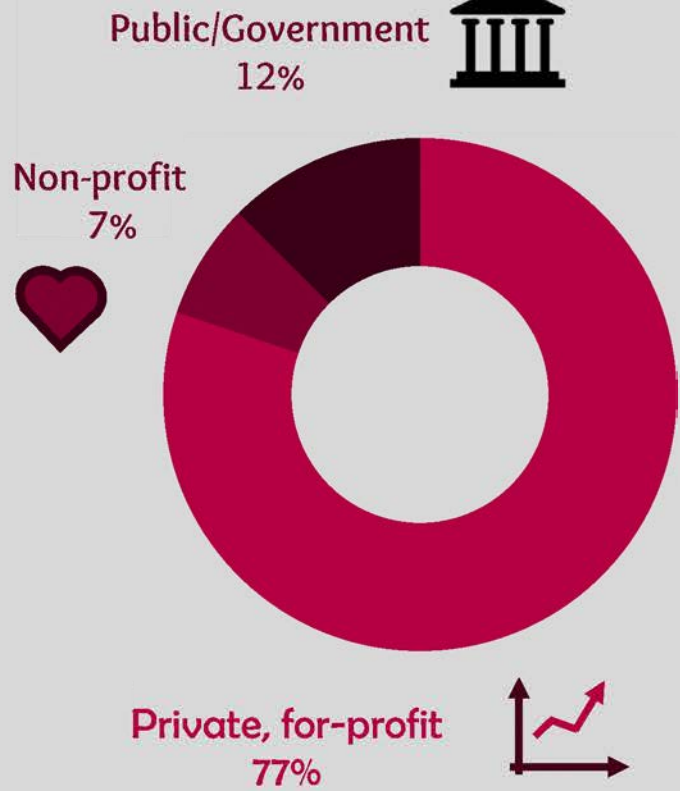

Santa Clara University Class of 2022

College of Arts and Sciences

Workforce Statistics

71%
Are Employed⁵

\$ \$62,200 \$
Median Salary

Sectors of Employment¹

Note: Percentages may not add to 100 due to rounding

Graduates Rate

SCU

Good to Excellent preparation for...

- Career¹ 71%
- Life after College² 72%
- Graduate Study³ 93%

29% Granted one or more fellowships, teaching assistantships, and/or research assistantships³