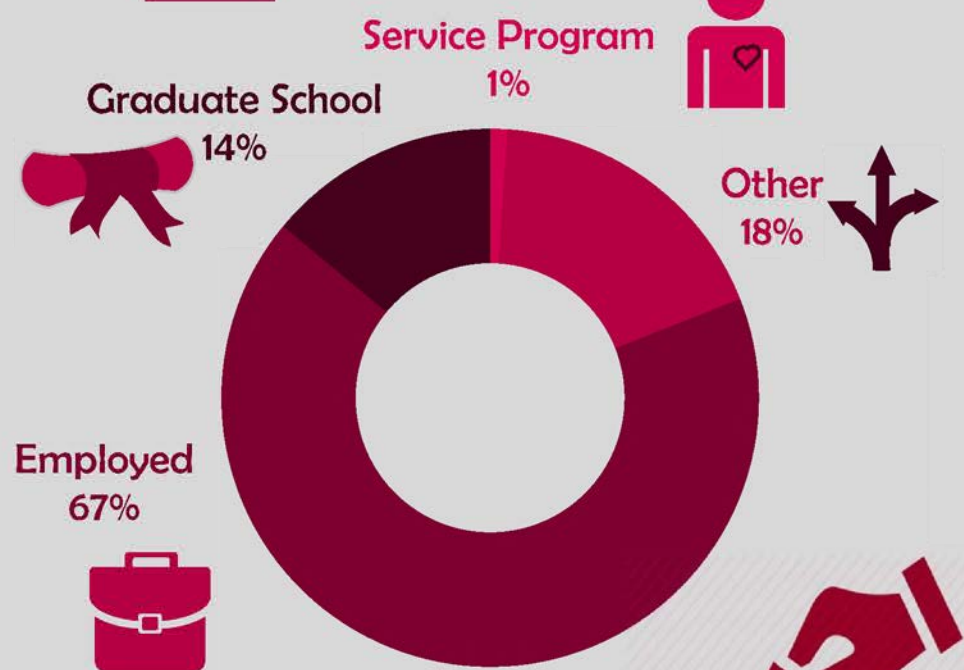

Where Are They Now?

32% Granted one or more fellowships, teaching assistantships, and/or research assistantships³

Voted in most recent national or state election

72%

¹ of those working, ² all graduates, ³ of those attending graduate school, ⁴ of those who applied for graduate study, ⁵ of graduates in the job market