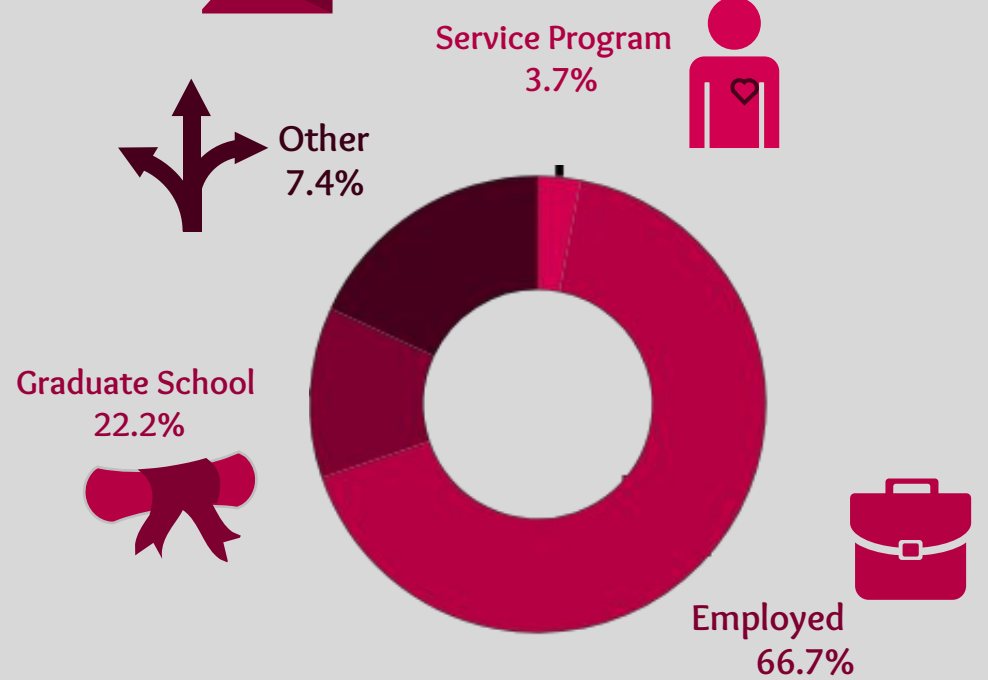

Santa Clara University Class of 2019

College of Arts and Sciences

Arts and Humanities

Workforce Statistics

Sectors of Employment¹

Note: Percentages may not add to 100 due to rounding

Graduates Rate

Good to Excellent preparation for...

Career¹ 81.3%

Life after College² 90.3%

Graduate Study³ 100%

Where Are They Now?

50%

Granted one or more fellowships, teaching assistantships, and/or research assistantships³

100%

Admitted to at least one graduate program⁴