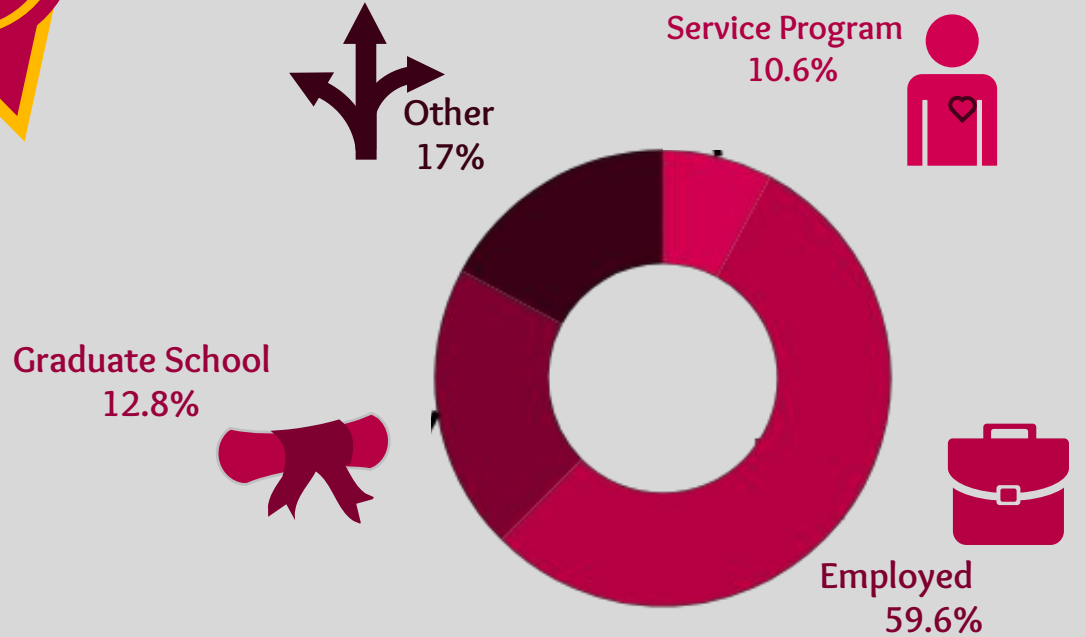

Santa Clara University Class of 2019

College of Arts and Sciences

Math and Natural Sciences

Workforce Statistics

Sectors of Employment¹

Note: Percentages may not add to 100 due to rounding

Graduates Rate

- Good to Excellent preparation for...
 - Career¹ 92.6%
 - Life after College² 78.8%
 - Graduate Study³ 100%

Where Are They Now?

12.5% Granted one or more fellowships, teaching assistantships, and/or research assistantships³

100% Admitted to at least one graduate program⁴

¹ of those working, ² all graduates, ³ of those attending graduate school, ⁴ of those who applied for graduate study, ⁵ of graduates in the job market