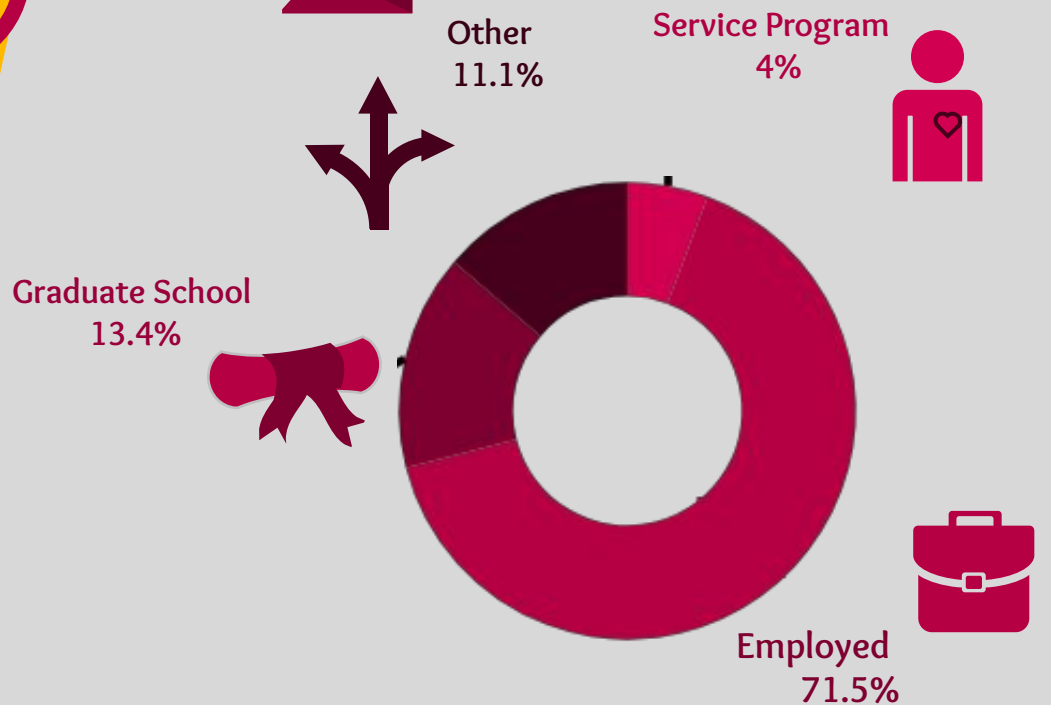

Where Are They Now?

26.9% Granted one or more fellowships, teaching assistantships, and/or research assistantships³

100% Admitted to at least one graduate program⁴

¹ of those working, ² all graduates, ³ of those attending graduate school, ⁴ of those who applied for graduate study, ⁵ of graduates in the job market